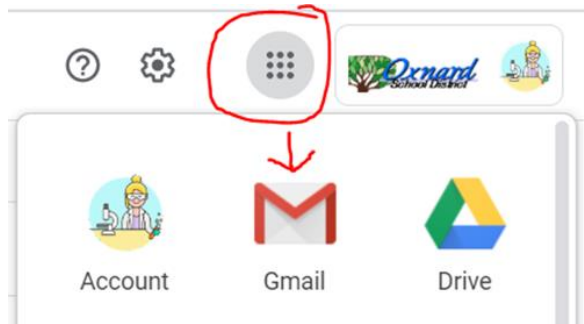

# HOW TO ACCESS EMAIL?

1. Go to Google.com
2. Go to your drive and click on your GMAIL icon

3. Then log in using your **FULL** email

EMAIL:

@student.oxnardsd.org  
and birthday password.